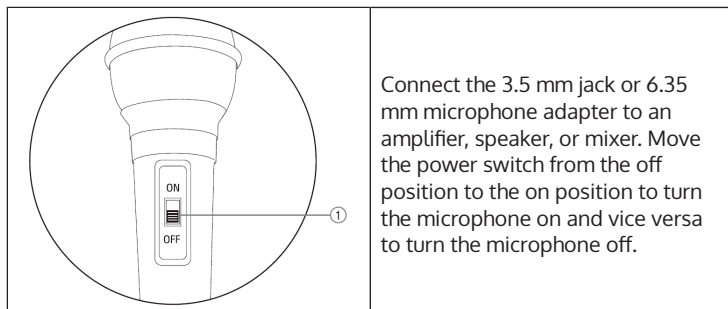

OPERATION

Note: When using the microphone, stand behind the speaker to avoid feedback.

TECHNICAL DATA

Item number	10002639, 10003650
Dimensions	215 x 53 mm
Weight	100 g
Frequency Response	20 Hz - 20 kHz
Sensitivity	72 dB
Microphone Direction	Cardioid
Mic Impedance	600 Ohm
Max Sound Pressure Level	120 dB
Microphone Cable	2.8 m
Microphone Output Jack	6.35 mm Stereo
Mic Mute Button	Slide Switch