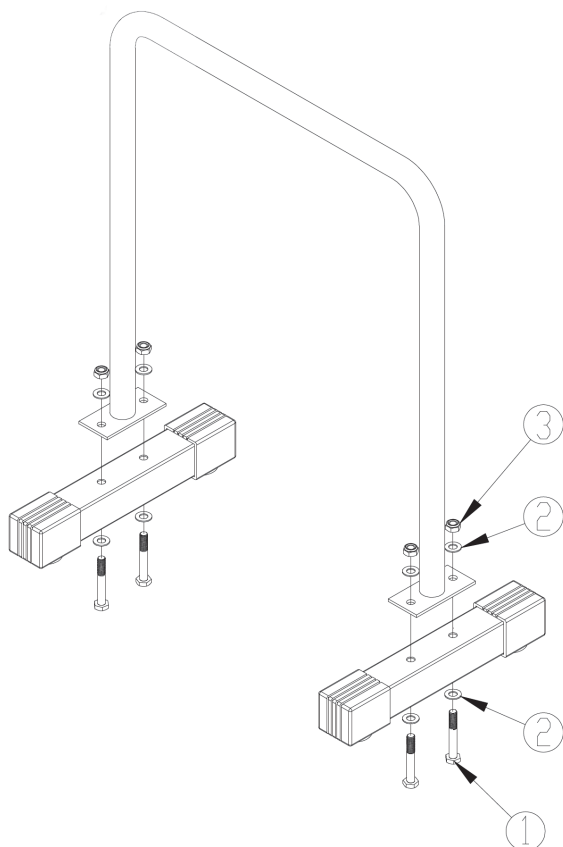

Aufbau und Zubehörteile

Zubehörteile:

- 1 Sechskantschraube (8x)
- 2 Unterlegscheiben (16x)
- 3 Mutter (8x)

Hersteller: Chal-Tec GmbH, Wallstraße 16, 10179 Berlin, Deutschland.

Dear Customer,

Congratulations on purchasing this Capital Sports equipment. Please read this manual carefully and take care of the following hints to avoid injury and damages. Any failure caused by ignoring the mentioned items and cautions mentioned in the instructions are not covered by our warranty and any liability.

Assembly und Accessory

Accessory:

- 1 Hex Bolt (8x)
- 2 Washer (16x)
- 3 Locknut (8x)

Manufacturer: Chal-Tec GmbH, Wallstraße 16, 10179 Berlin, Germany.