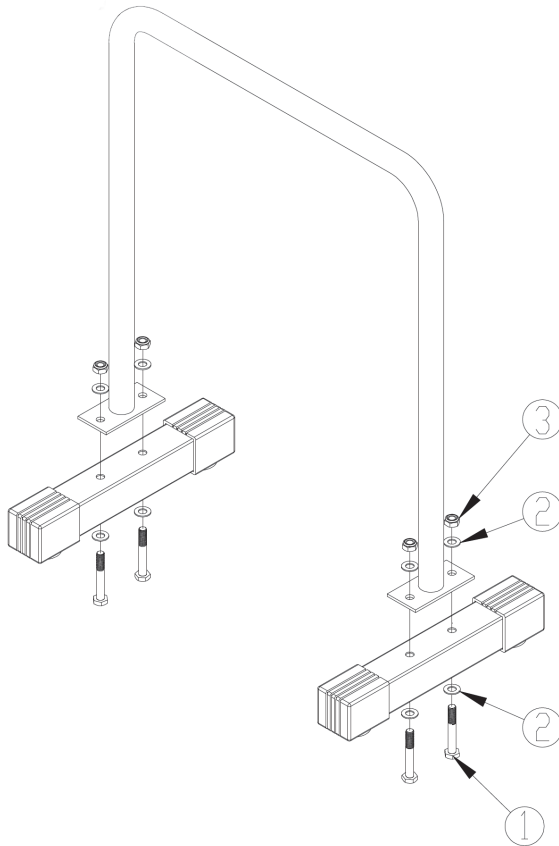

Aufbau und Zubehörteile

Zubehörteile:

- 1 Sechskantschraube (8x)
- 2 Unterlegscheiben (16x)
- 3 Mutter (8x)

Hersteller: Chal-Tec GmbH, Wallstraße 16, 10179 Berlin, Deutschland.

Dear Customer,

Congratulations on purchasing this Capital Sports equipment. Please read this manual carefully and take care of the following hints to avoid injury and damages. Any failure caused by ignoring the mentioned items and cautions mentioned in the instructions are not covered by our warranty and any liability.

Assembly und Accessory

Accessory:

- 1 Hex Bolt (8x)
- 2 Washer (16x)
- 3 Locknut (8x)

Manufacturer: Chal-Tec GmbH, Wallstraße 16, 10179 Berlin, Germany.