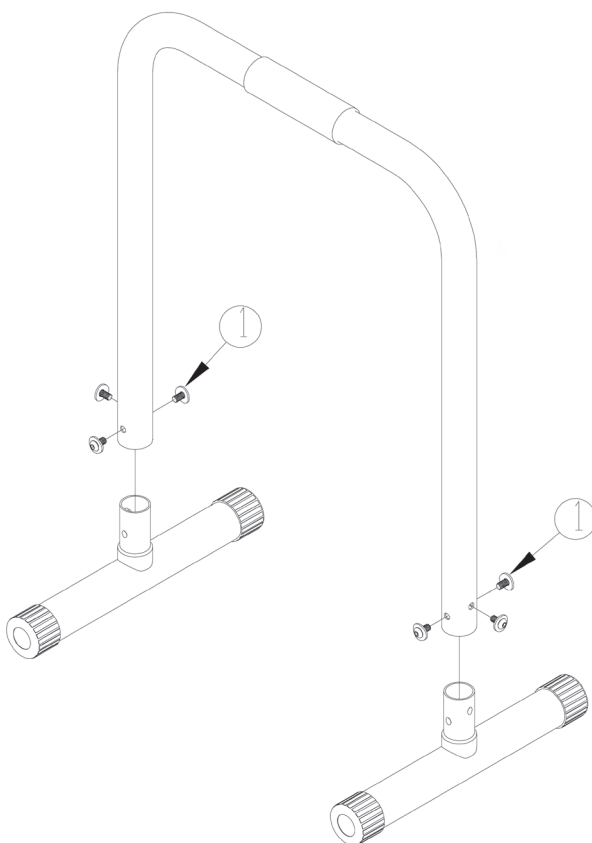

Aufbau und Zubehörteile

Zubehörteile:

Schrauben (6x), Unterlegscheiben (6x)

Hersteller: Chal-Tec GmbH, Wallstraße 16, 10179 Berlin.

Dear Customer,

Congratulations on purchasing this Capital Sports equipment. Please read this manual carefully and take care of the following hints to avoid injury and damages. Any failure caused by ignoring the mentioned items and cautions mentioned in the instructions are not covered by our warranty and any liability.

Assembly und Accessory

Accessory:

Bolts (6x),
washers (6x)

Manufacturer: Chal-Tec GmbH, Wallstraße 16, 10179 Berlin.