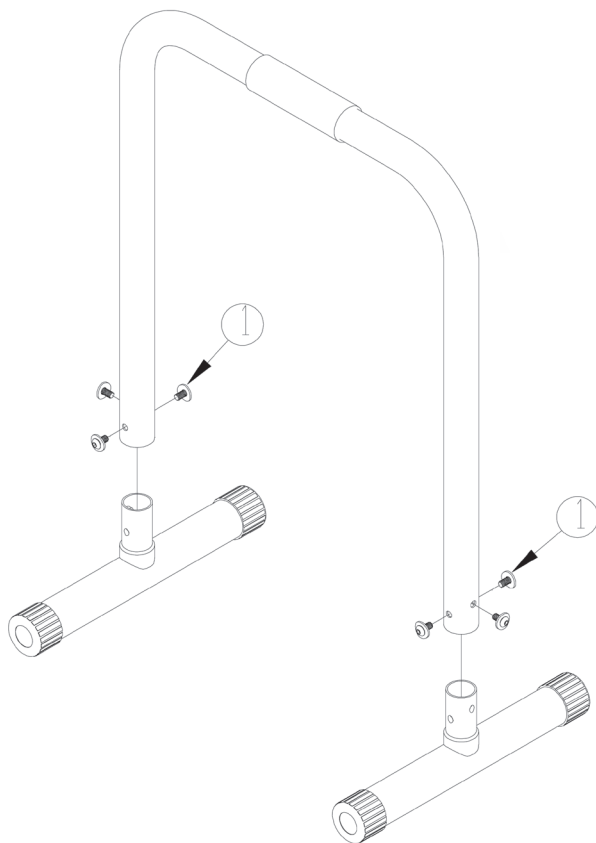

Aufbau und Zubehörteile

Zubehörteile:

Schrauben (6x), Unterlegscheiben (6x)

Hersteller: Chal-Tec GmbH, Wallstraße 16, 10179 Berlin.

Dear Customer,

Congratulations on purchasing this Capital Sports equipment. Please read this manual carefully and take care of the following hints to avoid injury and damages. Any failure caused by ignoring the mentioned items and cautions mentioned in the instructions are not covered by our warranty and any liability.

Assembly und Accessory

Accessory:

Bolts (6x),
washers (6x)

Manufacturer: Chal-Tec GmbH, Wallstraße 16, 10179 Berlin.