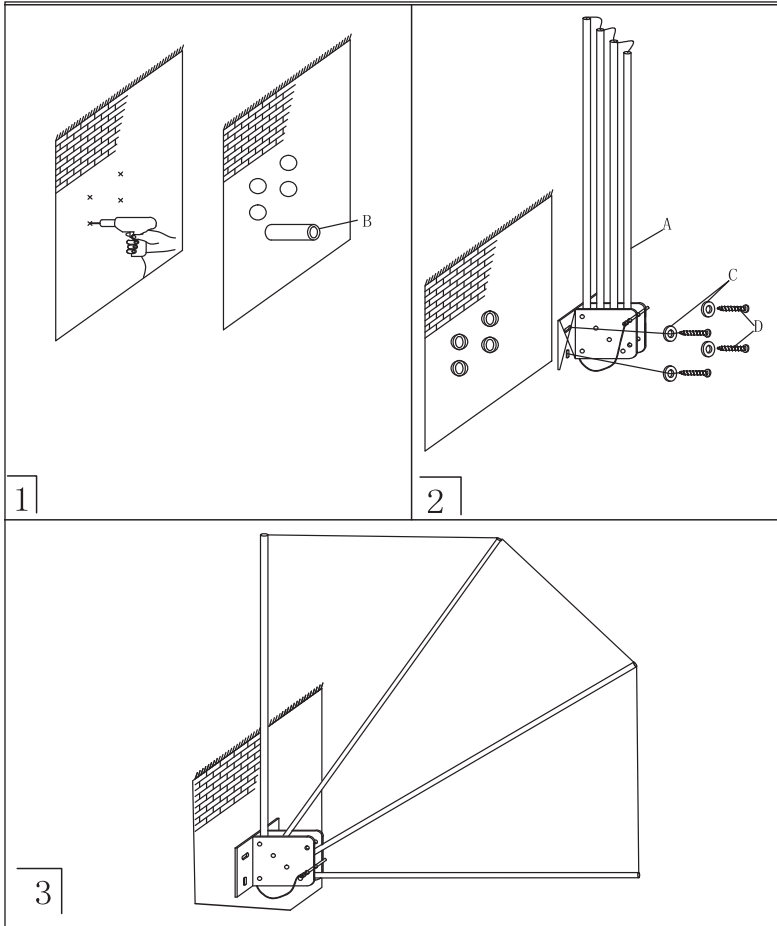

Item

Item number 10029916

Balkony privacy screen

Security Instructions

- Attach the privacy screen to a solid wall, i.d. concrete or brick walls. For other types of walls you will need different screw anchors and screws.
- Make sure you have a firm position and that you cannot fall.

Included

	Parts	Spec.	Qty
A		1400*1400	1PC
B		∅8*40	4PCS
C		∅5	4PCS
D		s†5*35	4PCS

- A fan awning
- B wall plug
- C washer
- D screw

Installation

Installation

Number of persons: 1

Tools required: impact drill, screwdriver