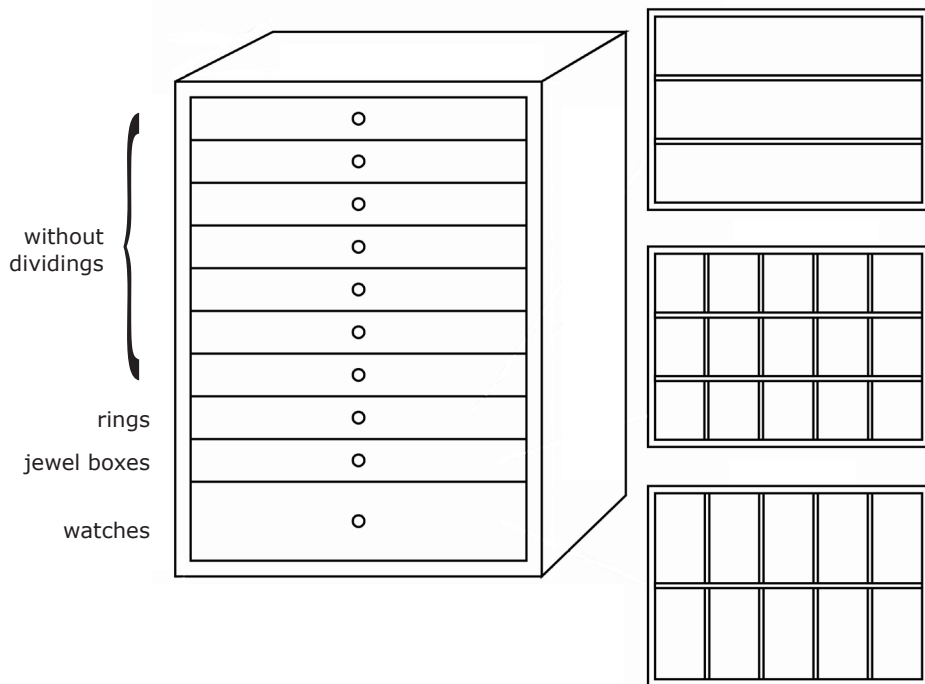

ONE CONCEPT

Jewellery Box

10030222 10030223 10030224

Item

Item number	10030222	10030223	10030224
Colour	white	black	pink
Dimensions	40.5 x 20.5 x 29 cm		

Producer: Chal-Tec GmbH, Wallstraße 16, 10179 Berlin, Germany